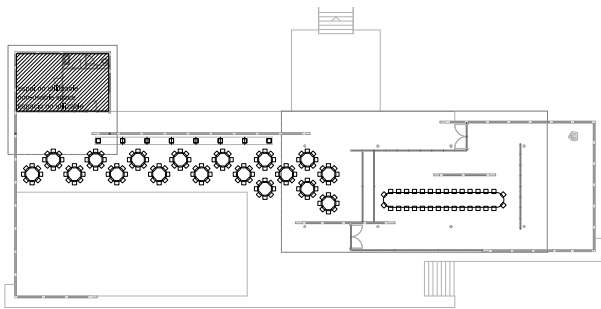

SERVICES AND LAYOUTS

The following layouts are for reference purposes only. They are not binding. The Pavilion can be adapted to the special requirements and features of any event.

Banquet

Capacity: Indoor (90) / Outdoor (140) / Master table (35)