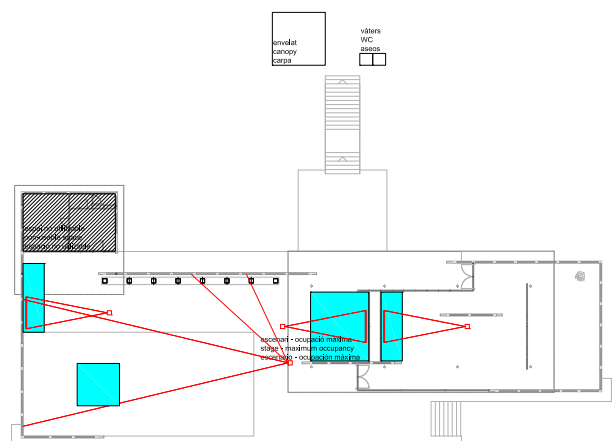

Audiovisual services and facilities