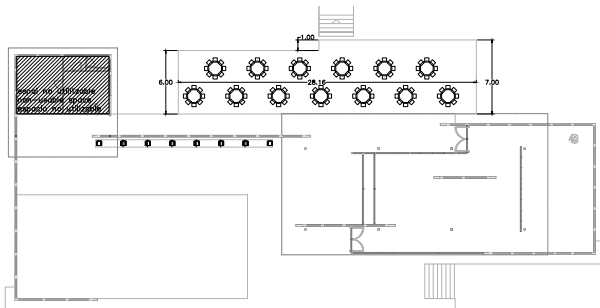

Banquet

Capacity: Indoor (90) / Outdoor (140) / Master table (35)

Cocktail

Capacity: Indoor (150) / Outdoor (300)

Complementary use of the garden platform

Capacity: Indoor (100) / Outdoor (200)

Auditorium

Capacity: Indoor (100) / Outdoor (200)