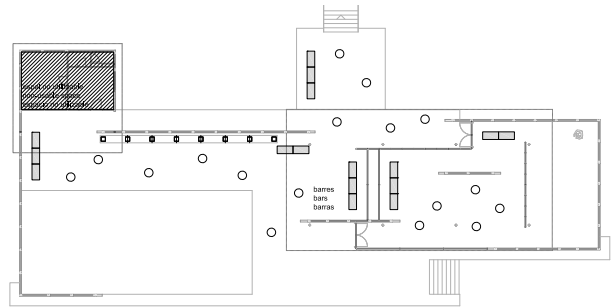

CAPACITY

| | standing | seated | tables |
|---------|----------|--------|--------|
| Indoor | 150 | 100 | 90 |
| Outdoor | 300 | 200 | 140 |

LOCATION

General map of Barcelona

SERVICES AND LAYOUTS

The following layouts are for reference purposes only. They are not binding. The Pavilion can be adapted to the special requirements and features of any event.

Banquet

Capacity: Indoor (90) / Outdoor (140) / Master table (35)

Cocktail

Capacity: Indoor (150) / Outdoor (300)

Complementary use of the garden platform

Capacity: Indoor (100) / Outdoor (200)

Auditorium

Capacity: Indoor (100) / Outdoor (200)