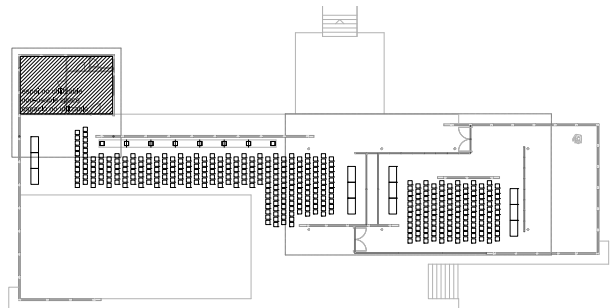

Banquet

Capacity: Indoor (90) / Outdoor (140) / Master table (35)

Cocktail

Capacity: Indoor (150) / Outdoor (300)

Complementary use of the garden platform

Capacity: Indoor (100) / Outdoor (200)

Auditorium

Capacity: Indoor (100) / Outdoor (200)